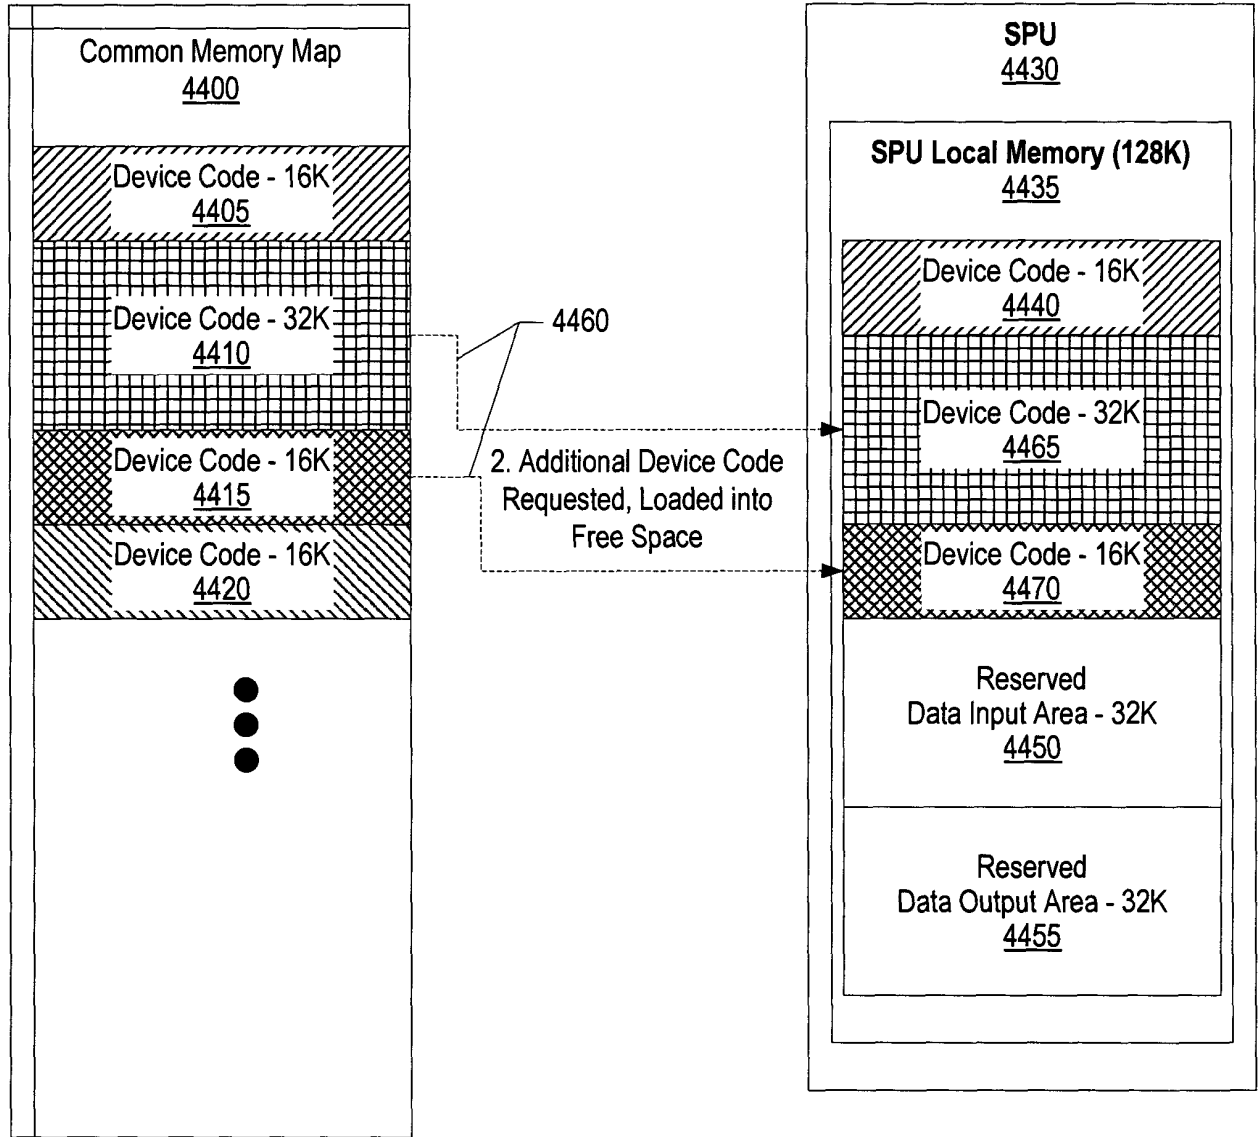

Figure 29

Figure 30

Figure 31

Figure 32

Figure 33

Figure 34

Memory Access Control Table

The diagram shows a table with 64 rows, indexed from 0 to 63. Each row contains four columns: 'Base', 'Size', 'Access Key', and 'Access Key Mask'. Callout 3504 points to the 'ID' column header. Callout 3506 points to the 'Base' column header. Callout 3508 points to the 'Size' column header. Callout 3510 points to the 'Access Key' column header. Callout 3512 points to the 'Access Key Mask' column header. Callout 3502 is an arrow pointing to the table structure.

Figure 35

Figure 36

Figure 37

38 / 60

Figure 38

Figure 39

40 / 60

Figure 40A

Figure 40B

Figure 41

Figure 42

Figure 43

Figure 44

Figure 45

Figure 46

47 / 60

Figure 47

Figure 48

Figure 49

Figure 50

51 / 60

Figure 51

52 / 60

Figure 52